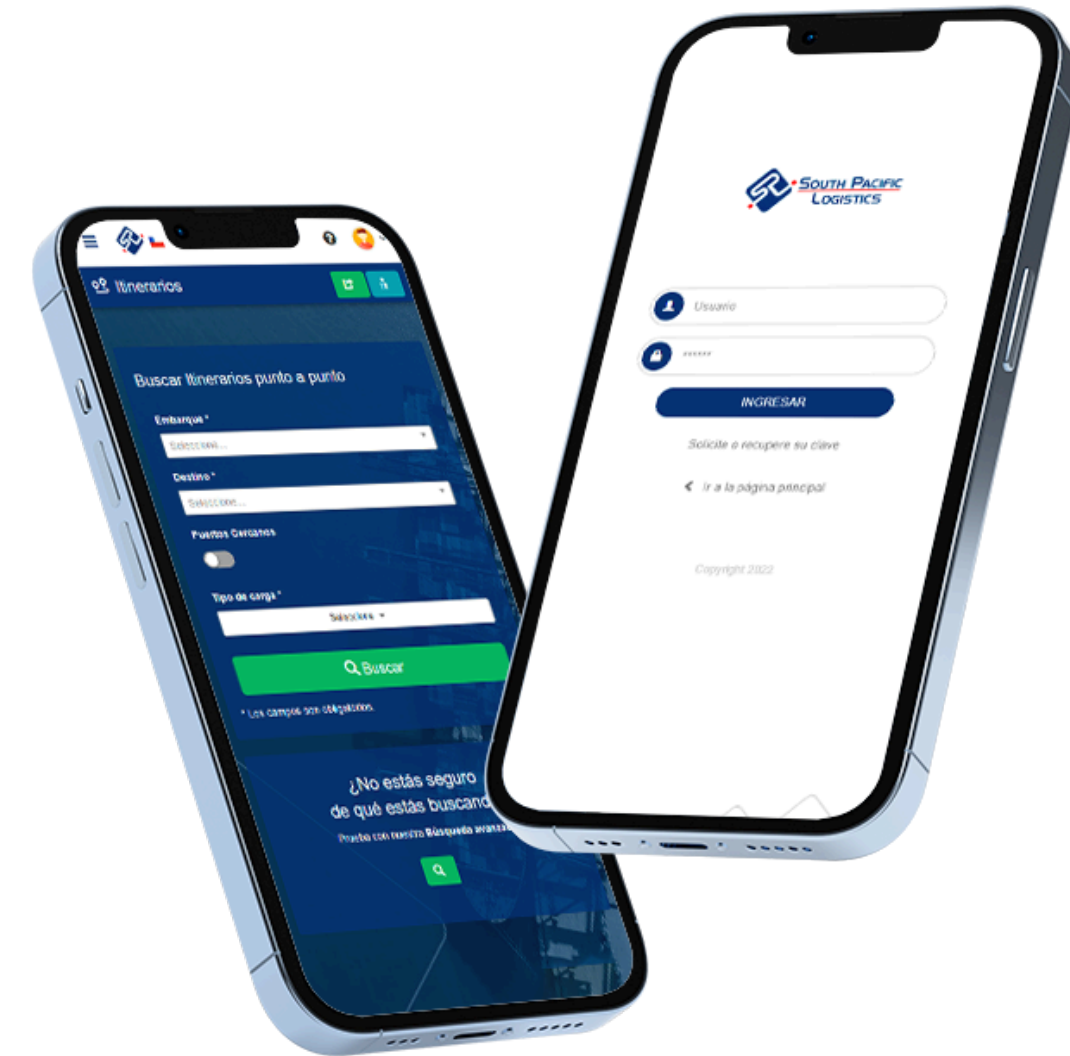

➤ **Pallet reservations statistics**

WE CELEBRATE

YEARS
25

DIGITAL SPL PLATFORM

SPL Mobile App

Our application is fully dedicated to improving and simplifying cargo management in an **easy, fast, and convenient way from anywhere.**

- **Greater accessibility for clients**
- **Intuitive and user-friendly interface**
- **Access to our main modules through the app**

WE CELEBRATE

YEARS
25

Transform your Logistics

Únete a la transformación digital y **optimiza tu logística con SPL.**