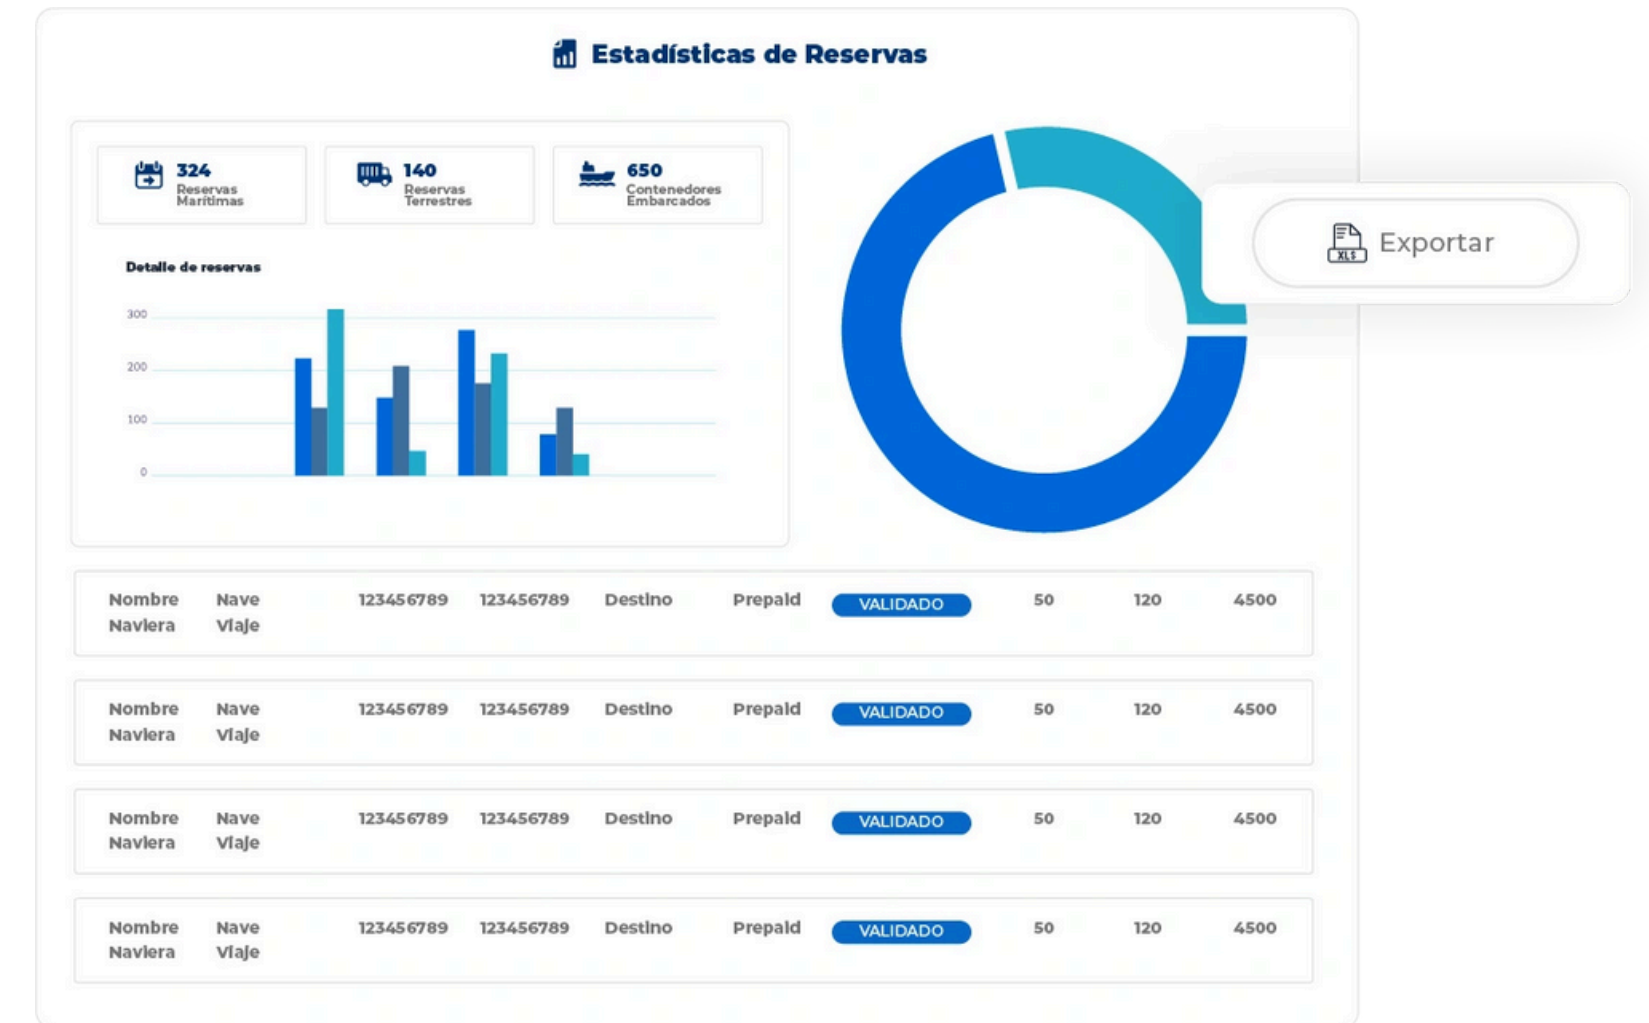

ID Reserva Terrestre 192

WE CELEBRATE

YEARS
25

DIGITAL SPL PLATFORM

Cargo Tracking Tool

Real-time monitoring of truck fleets with precise information on location, arrival, and departure times.

- **GPS control with real-time location**
- **Milestone recording and alerts throughout the route**
- **Detailed history of the truck's journey**

Ver Mapa

WE CELEBRATE

YEARS
25

DIGITAL SPL PLATFORM

Statistics Module

A powerful tool that allows our clients to **efficiently access and analyze detailed data.**

➤ **Maritime reservations statistics**

➤ **Cargo reservations statistics**

➤ **Pallet reservations statistics**

WE CELEBRATE

YEARS
25

DIGITAL SPL PLATFORM

SPL Mobile App

Our application is fully dedicated to improving and simplifying cargo management in an **easy, fast, and convenient way from anywhere.**